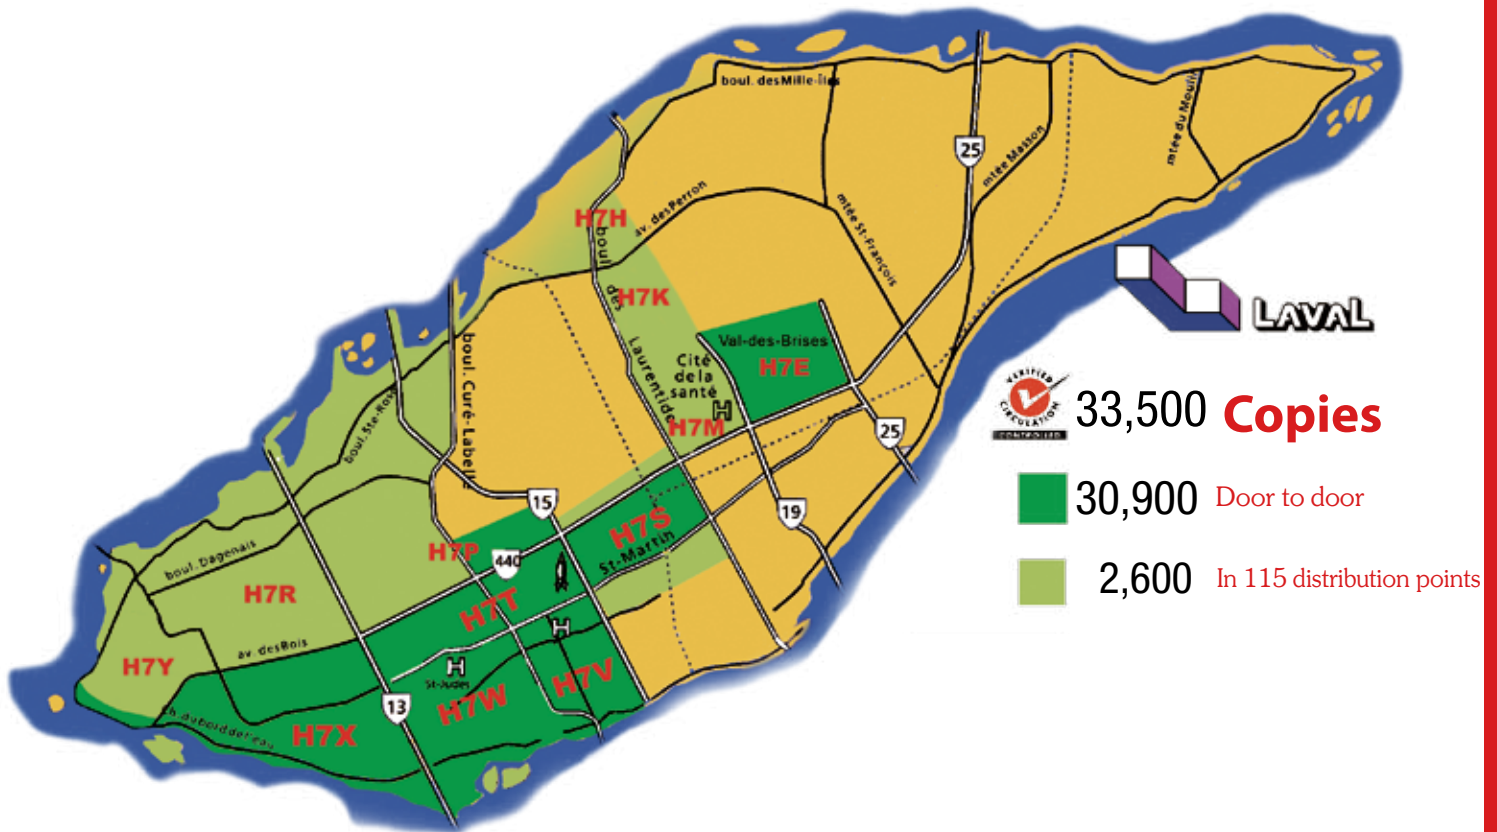

# Circulation and Distribution Territory

### Primary distribution territory:

- From Bibeau Street in Ste-Dorothée up to HWY 15, including Domaine Renaud, north of St-Martin Blvd., between HWY 15 and Industrial Blvd. to the east.
- Domaine Bergerac, Fabreville.
- North of the Rivière des Prairies up to HWY 440.
- Val-des-Brises.

### Secondary distribution territory:

- Laval-sur-le-Lac, Laval les îles, Fabreville, Ste-Rose, Vimont, Auteuil, Duvernay, Val-des-Brises.

Division of **newsfirst**

3860, boul. Notre Dame, # 304, Laval QC H7V 1S1